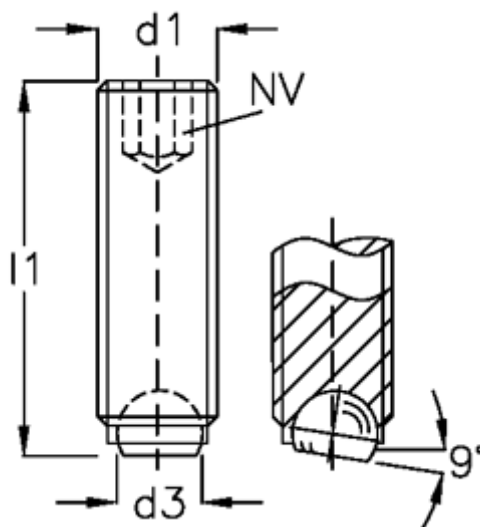

Article number: 20905621

Description: E+G Ball point screw
GN 605-M6-25-B

Measures

d1	= M6
d2	= 4.0
d3	= 3.2
Internal hexagon	= 3
l1	= 25